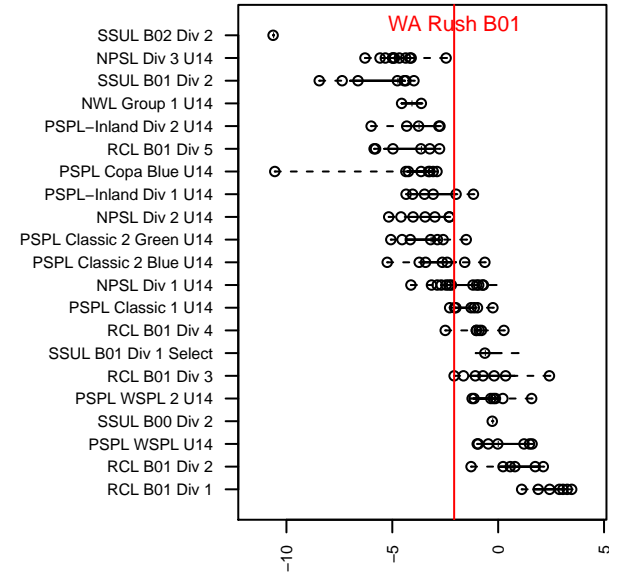

WA Rush B01

Washington Rush SC
 Everett, WA
 B01 total strength=1041
 attack=3.89 defense=1.37
 fall league = RCL B01 Div 3
 spr league = Win RCL B01 Div 4

alt names used:
 RUSH WASHINGTON RUSH B01 A (WA)
 Washington Rush B01 A
 Washington Rush B01 A
 RUSH WASHINGTON RUSH B01 A (WA)
 Washington Rush B01 A
 Washington Rush B01 A

Venues played:
 2015 Skagit Firecracker U14
 2015 WA Rush Cup BU14 Gold U14
 2015 Bend Premier Cup U14B BRONZE U14
 2015 RCL B01 Div 3
 2015 Win RCL B01 Div 4
 2015 WYS Presidents Cup B01 Division 2

WA Rush B01
 Dots are actual minus expected GF (blue circles) and GA (red triangles).
 Blue line is smoothed change in attack strength. Red is smoothed change in defense strength.

**attack and defense variance (black dot)
relative to other teams
and top 10 in region**

**attack and defense rating
relative to others at age
and all opponents in last 13 months**

Performance relative to 13 month average