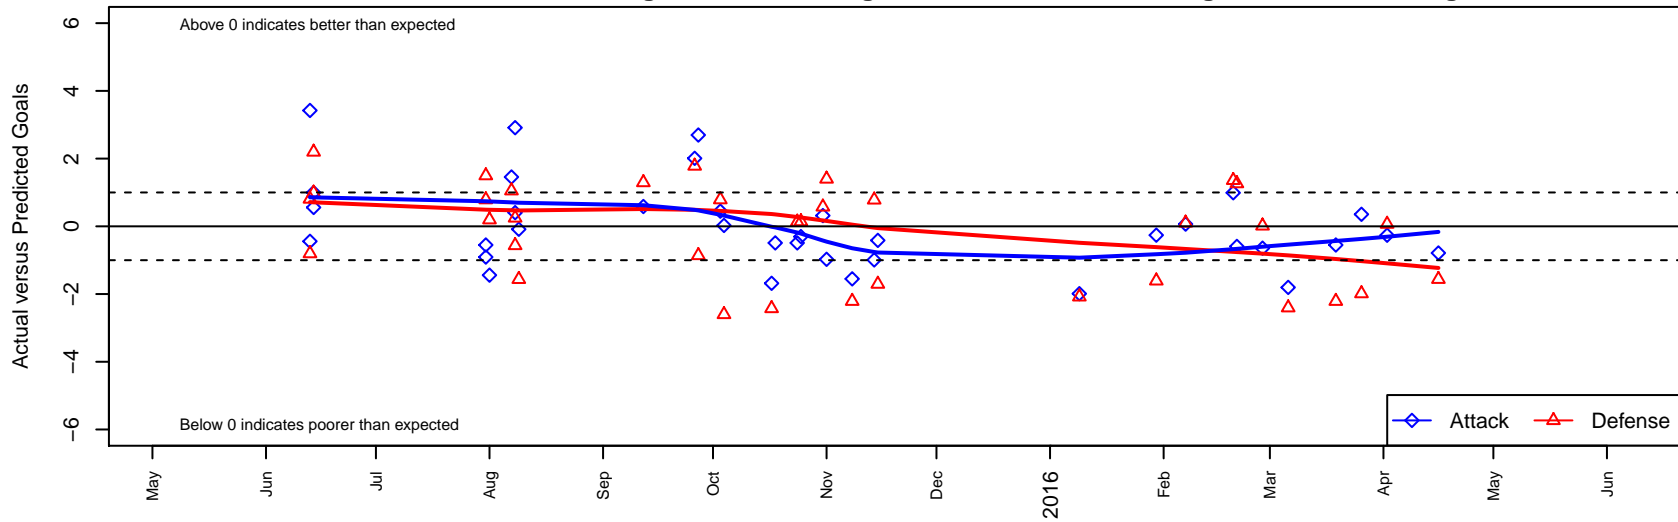

WA Rush B01

Washington Rush SC
 Everett, WA
 B01 total strength=1041
 attack=3.89 defense=1.37
 fall league = RCL B01 Div 3
 spr league = Win RCL B01 Div 4

alt names used:
 RUSH WASHINGTON RUSH B01 A (WA)
 Washington Rush B01 A
 Washington Rush B01 A
 RUSH WASHINGTON RUSH B01 A (WA)
 Washington Rush B01 A
 Washington Rush B01 A

Venues played:
 2015 Skagit Firecracker U14
 2015 WA Rush Cup BU14 Gold U14
 2015 Bend Premier Cup U14B BRONZE U14
 2015 RCL B01 Div 3
 2015 Win RCL B01 Div 4
 2015 WYS Presidents Cup B01 Division 2

WA Rush B01
 Dots are actual minus expected GF (blue circles) and GA (red triangles).
 Blue line is smoothed change in attack strength. Red is smoothed change in defense strength.

**attack and defense variance (black dot)
relative to other teams
and top 10 in region**

**attack and defense rating
relative to others at age
and all opponents in last 13 months**

Performance relative to 13 month average