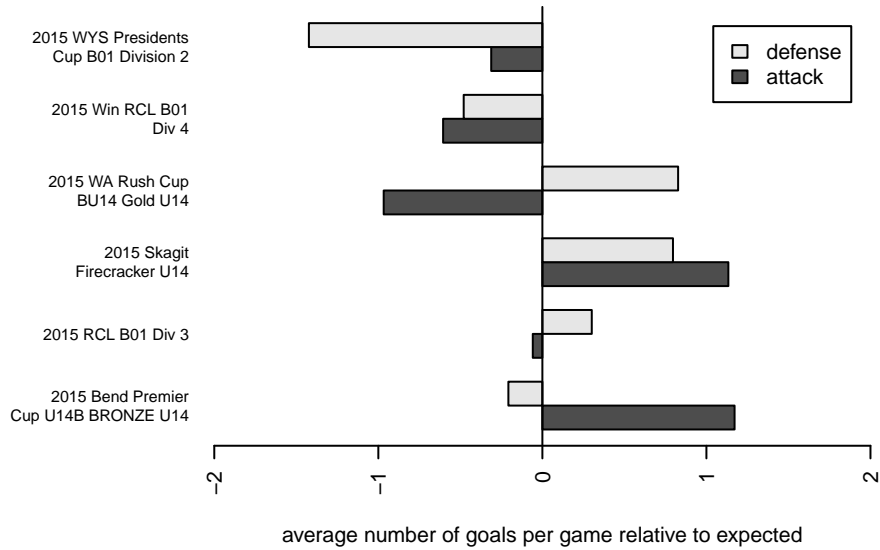

WA Rush B01

Washington Rush SC
 Everett, WA
 B01 total strength=1041
 attack=3.89 defense=1.37
 fall league = RCL B01 Div 3
 spr league = Win RCL B01 Div 4

alt names used:
 RUSH WASHINGTON RUSH B01 A (WA)
 Washington Rush B01 A
 Washington Rush B01 A
 RUSH WASHINGTON RUSH B01 A (WA)
 Washington Rush B01 A
 Washington Rush B01 A

Venues played:
 2015 Skagit Firecracker U14
 2015 WA Rush Cup BU14 Gold U14
 2015 Bend Premier Cup U14B BRONZE U14
 2015 RCL B01 Div 3
 2015 Win RCL B01 Div 4
 2015 WYS Presidents Cup B01 Division 2

WA Rush B01
 Dots are actual minus expected GF (blue circles) and GA (red triangles).
 Blue line is smoothed change in attack strength. Red is smoothed change in defense strength.

**attack and defense variance (black dot)
relative to other teams
and top 10 in region**

**attack and defense rating
relative to others at age
and all opponents in last 13 months**

Performance relative to 13 month average