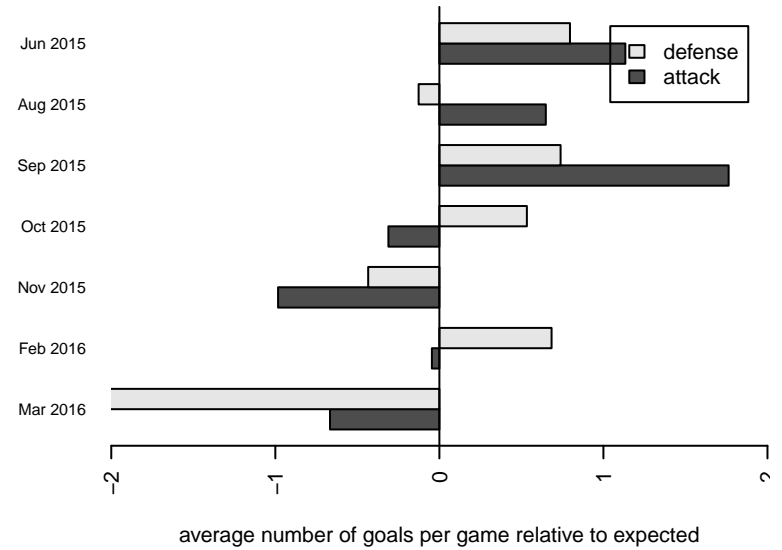

Performance relative to 13 month average